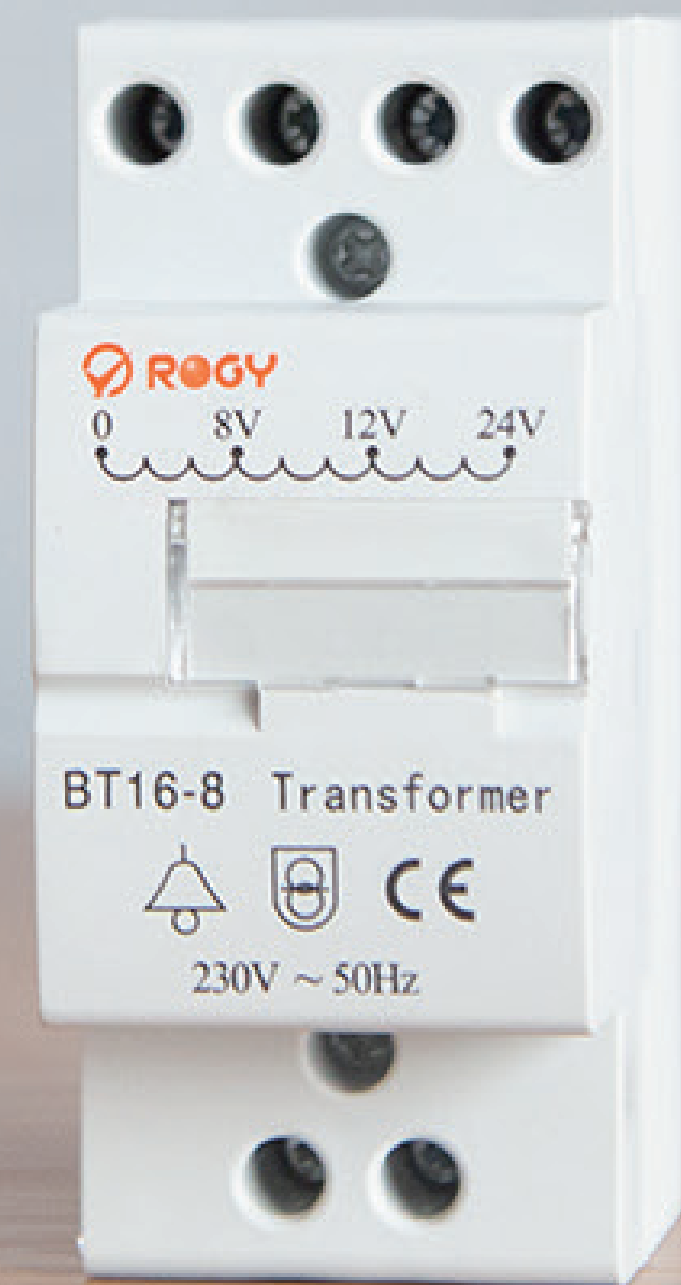

# Standard Transformer

8, 12, and 24 VAC

Low-Voltage Transformer

## Safe and stable.

Converting the 230 VAC input voltage to a smooth 8, 12 or 24 VAC regulated output voltage, this Standard Transformer provides a constant power supply to your EZVIZ doorbell and a variety of home appliances!

## Technical Data

Rated Input Voltage	230V AC
Rated Output Voltage	8V, 12V, 24V AC
Rated Frequency	50Hz
Rated Power Output	8V: 10VA; 12V: 20VA; 24V: 30VA
Power Consumption	1.15W
Service Period	Continuous operating
Connection Terminals	Pillar terminal with clamp
Connection Capacity	Rigid conductor 10mm <sup>2</sup>
Installation	On symmetrical DIN rail 35mm panel mounting
Terminal Connection Height	H=15.5mm
Operating Conditions	-5°C to 40°C (23°F to 104°F), Humidity 95% or less
Dimensions	35.3 x 86 x 68 mm (1.40 x 3.39 x 2.68 inch)
Net Weight	323 g (11.4 oz)