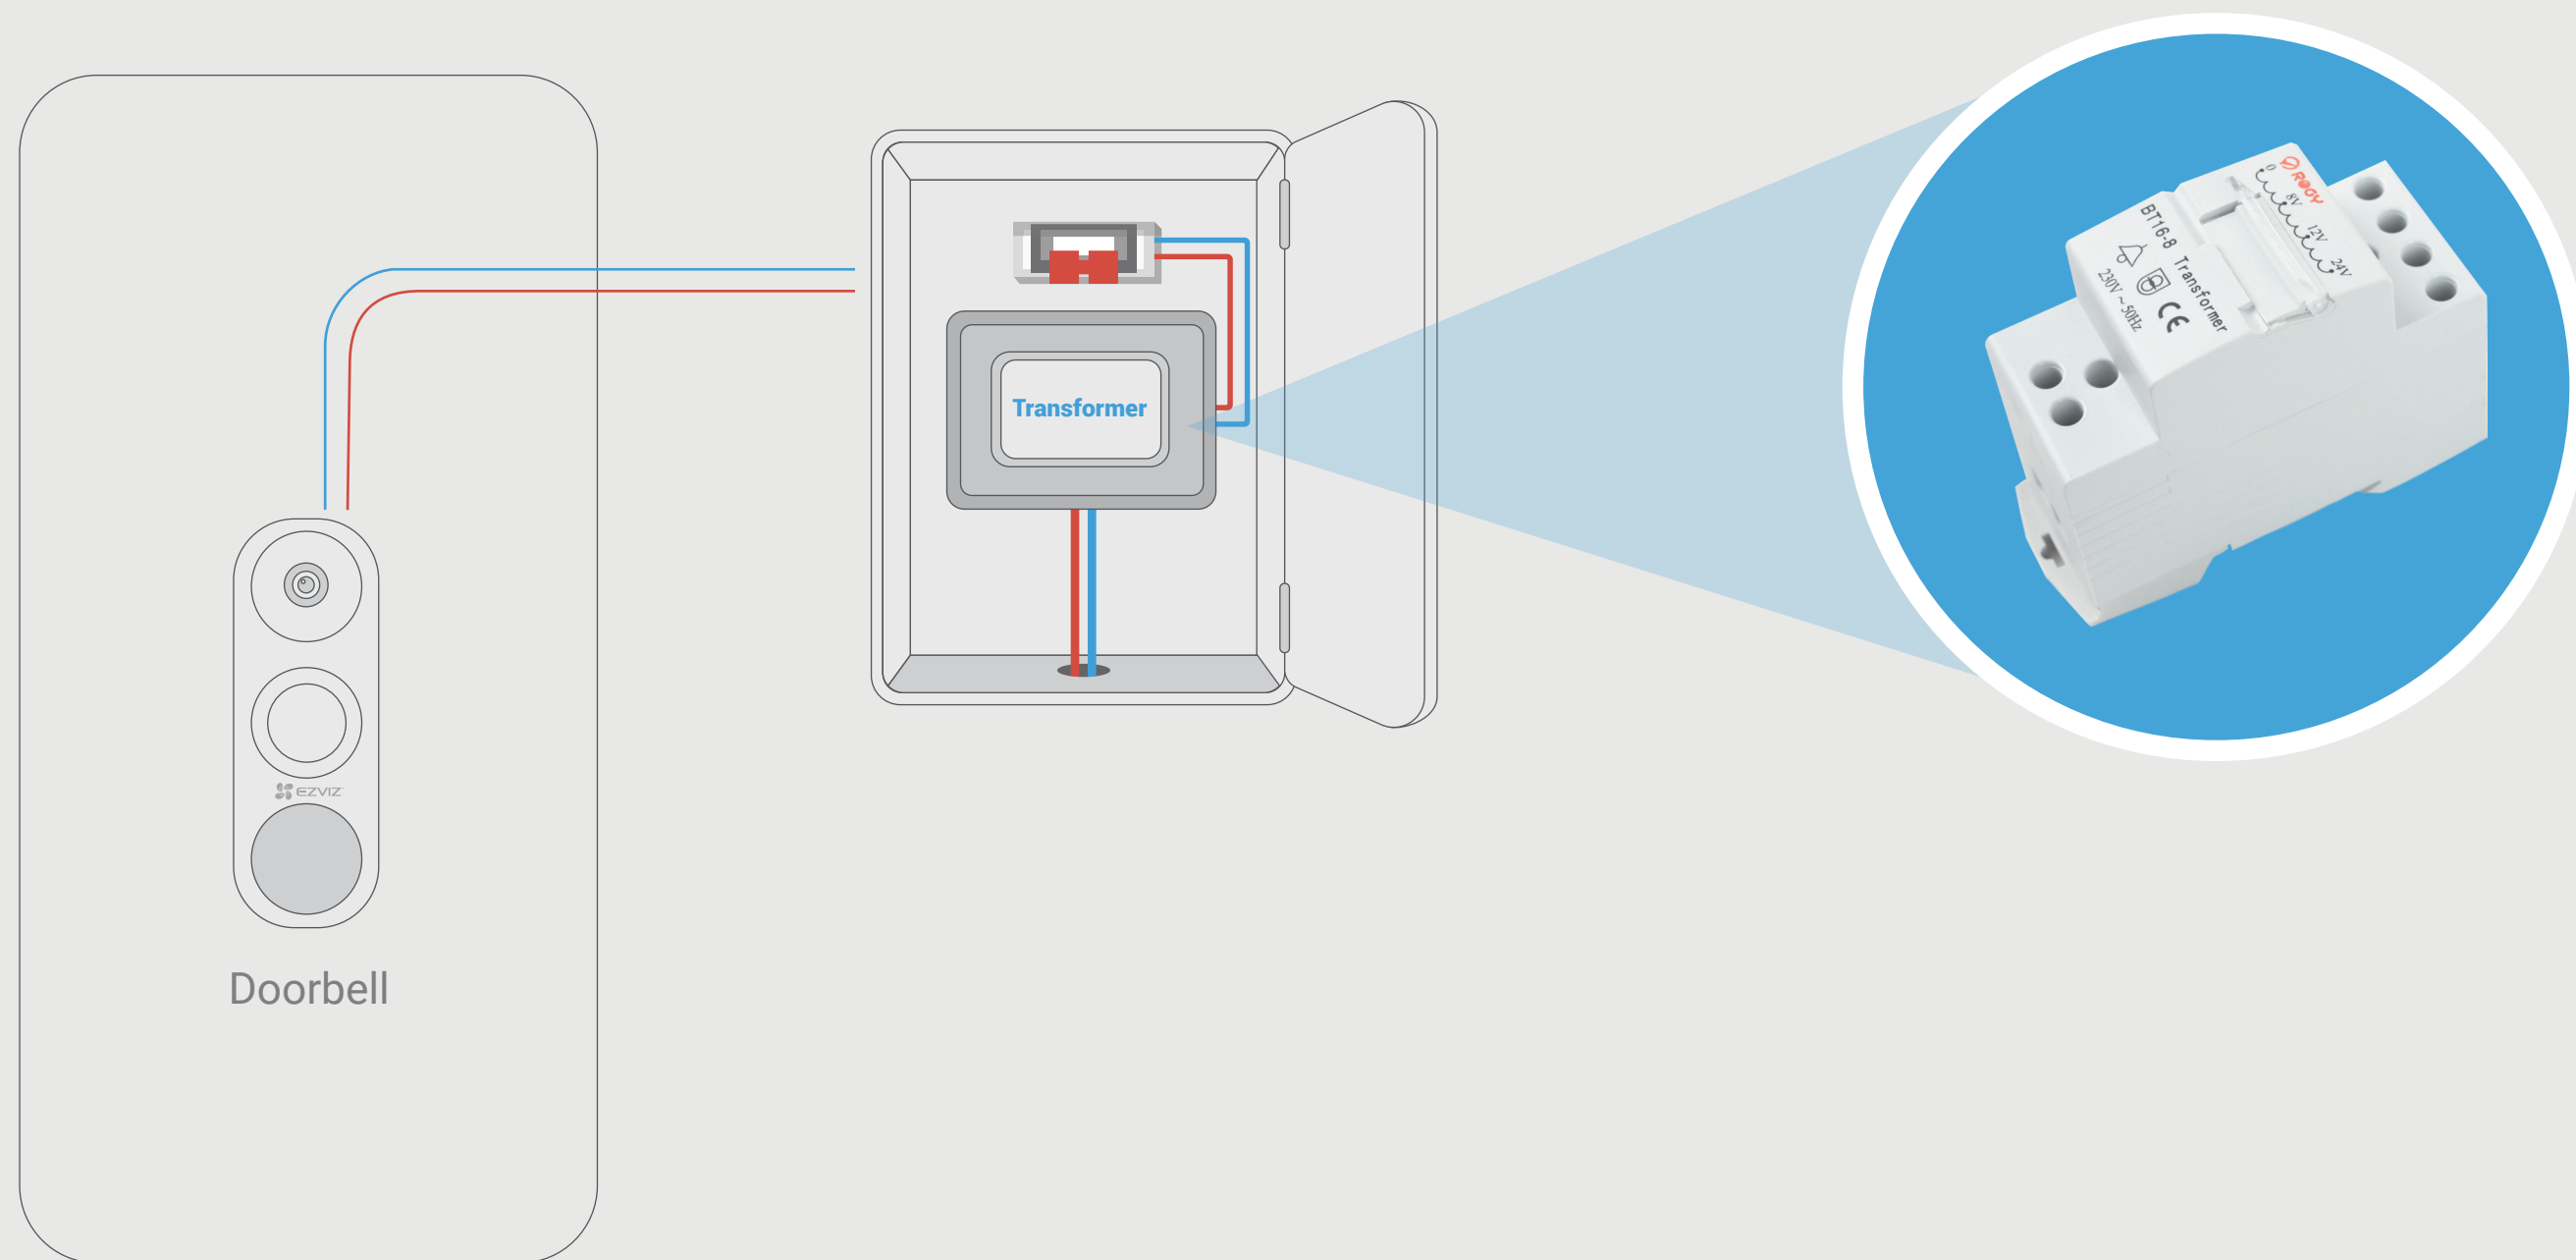

Safe and stable.

Converting the 230 VAC input voltage to a smooth 8, 12 or 24 VAC regulated output voltage, this Standard Transformer provides a constant power supply to your EZVIZ doorbell and a variety of home appliances!

Warning: To ensure your safety, it is advised that you hire a licensed electrician to install this transformer.