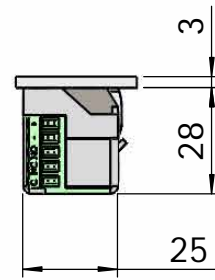

Montering för Modul

This document shall not be copied without owners written allowance and its content shall not be exposed for third part nor be used for unauthorized purpose.

Owner
Stendals EI AB

Title/Description
STEP 40 med plan stolpe plös 8mm
Montering för Modul

Drawing no. **ST4021**

Scale
1:2