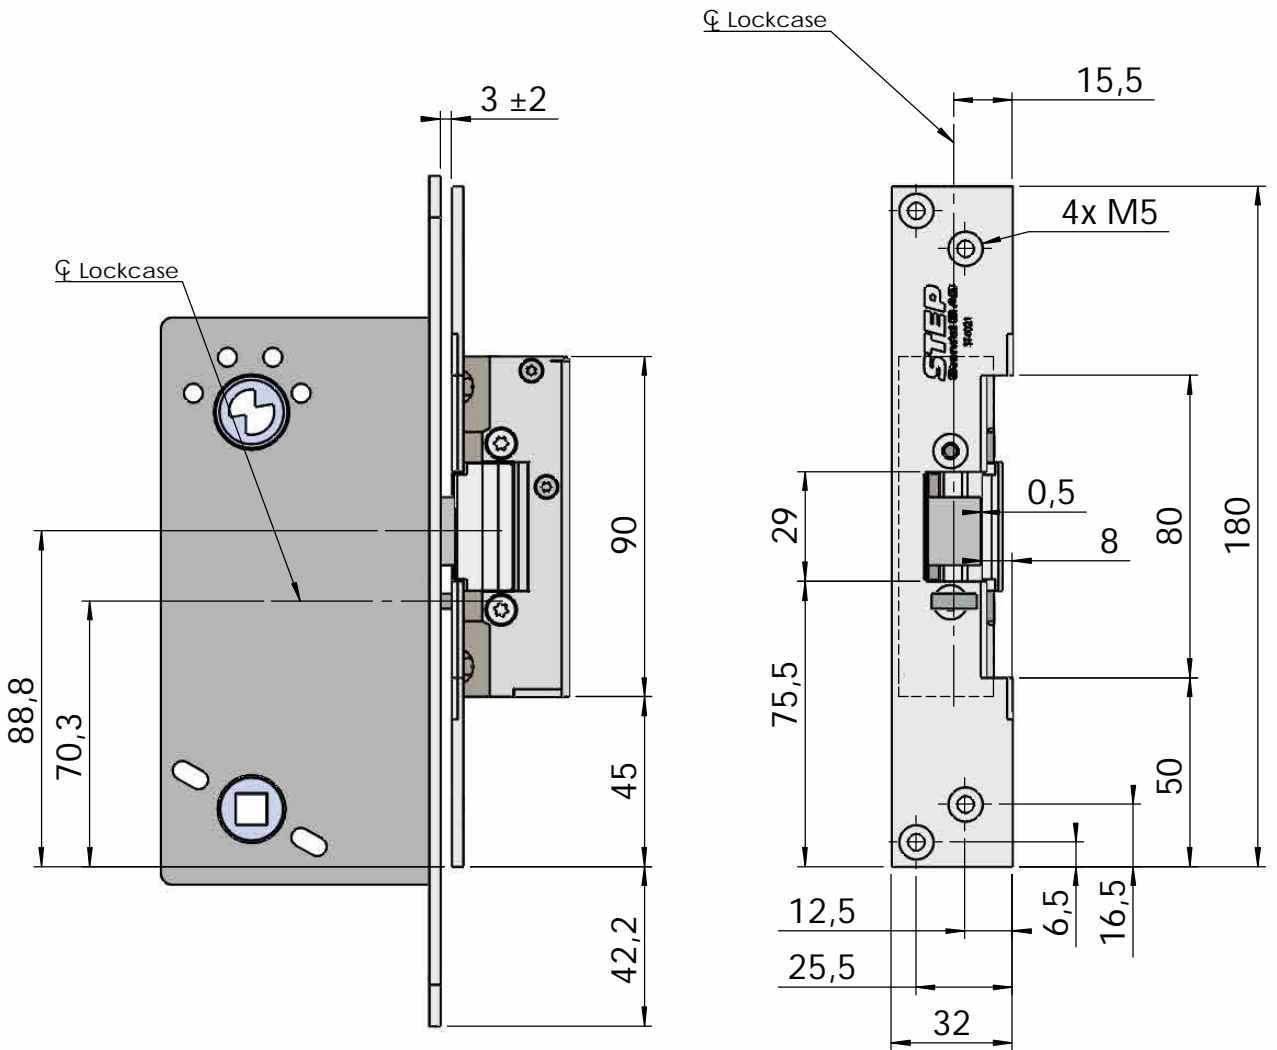

Montering för Modul

This document shall not be copied without owners written allowance and its content shall not be exposed for third part nor be used for unauthorized purpose.

Owner
Stendals EI AB

Title/Description
STEP 40 med plan stolpe plös 8mm
Montering för Modul

Drawing no. **ST4021**

Scale
1:2